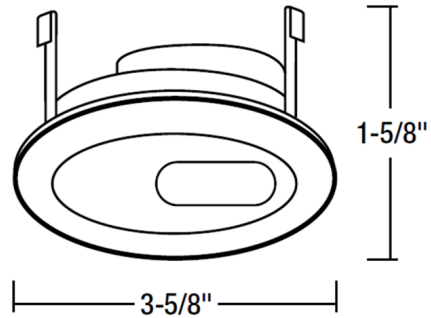

### Description

The NL Series 3 Inch Adjustable Slot (1 1/8 x 1 3/4 Inch) Trim rotates 358 degrees horizontally. Gimbal ring allows lamp to be mounted on top of the trim and is adjustable up to 35 degrees. UL listed for damp locations when used with compatible housing. Designed for use with NL Series 12V housing (see housing for dimming options). Note: A complete fixture requires a housing and trim, sold separately.

### Specifications

REFLECTOR/BAFFLE COLOR	N/A
BODY FINISH	White Reflector / White Flange
WATTAGE	7W
DIMMER	N/A
DIMENSIONS	3.62"W x 1.62"H
BULB NOT INCLUDED	1 x MR16/GU5.3 (bipin)/7W/12V LED

### Technical Information

APERTURE SIZE	3.000"
APERTURE SHAPE	Slot
CEILING TYPE	Drywall with Trim
FUNCTION	Adjustable Accent
BEAM ANGLE	35°

Shown in white reflector / white flange

Trim OD: 3-5/8"

CLICK TO VIEW PRODUCT