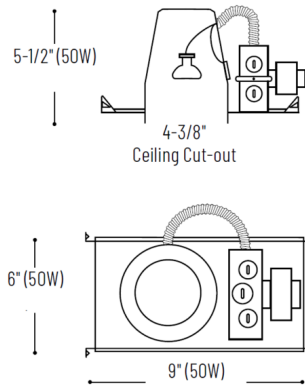

Description

The NL Series 4 Inch 12 Volt Non-IC New Construction Housing is constructed of one piece white baked enamel steel and allows for ceiling thickness up to 1.25 inch. Rated for use with a 12 volt MR16 GU5.3 lamp, sold separately. Non-IC housings require a minimum clearance of 3 inches from thermal insulation. UL listed. Suitable for damp locations (or wet locations with designated trims). Meets or exceeds ASTM-283 Air-Tight requirements. Dimmable with an (ELV) electronic low voltage or (MLV) magnetic low voltage dimmer (dependent on housing), sold separately. Note: A complete fixture includes a housing and trim, sold separately.

Specifications

REFLECTOR/BAFFLE COLOR N/A
BODY FINISH White
WATTAGE 50W
DIMMER Low Voltage Magnetic
DIMENSIONS 9"W x 5.5"H x 6"D
BULB NOT INCLUDED 1 x MR16/GU5.3 (bipin)/50W/12V Halogen
OTHER BULB OPTIONS 1 x MR16/GU5.3 (bipin)/12V LED

Technical Information

APERTURE SIZE 4.000"
HOUSING HEIGHT 6"
HOUSING TYPE New Construction NON IC
CEILING TYPE Drywall with Trim

Shown in white

CLICK TO VIEW PRODUCT

Notes: