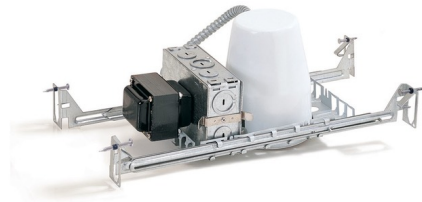

Lightology

lightology.com
866-954-4489
04-27-26

Project: _____

Company: _____

Location: _____ Fixture Type: _____

SPEC #: **NOR866698**

Approved On: _____ Approved By: _____

NL Series 4IN 12V Non-IC New Construction Housing By Nora Lighting

Description

The NL Series 4 Inch 12 Volt Non-IC New Construction Housing is constructed of one piece white baked enamel steel and allows for ceiling thickness up to 1.25 inch. Rated for use with a 12 volt MR16 GU5.3 lamp, sold separately. Non-IC housings require a minimum clearance of 3 inches from thermal insulation. UL listed. Suitable for damp locations (or wet locations with designated trims). Meets or exceeds ASTM-283 Air-Tight requirements. Dimmable with an (ELV) electronic low voltage or (MLV) magnetic low voltage dimmer (dependent on housing), sold separately. Note: A complete fixture includes a housing and trim, sold separately.

Specifications

REFLECTOR/BAFFLE COLOR . . . . . N/A
BODY FINISH . . . . . White
WATTAGE 50W
DIMMER . . . . . Low Voltage Magnetic
DIMENSIONS . . . . . 9"W x 5.5"H x 6"D
BULB NOT INCLUDED . . . . . 1 x MR16/GU5.3 (bipin)/50W/12V Halogen
OTHER BULB OPTIONS . . . . . 1 x MR16/GU5.3 (bipin)/12V LED

Technical Information

APERTURE SIZE . . . . . 4.000"
HOUSING HEIGHT . . . . . 6"
HOUSING TYPE . . . . . New Construction NON IC
CEILING TYPE . . . . . Drywall with Trim

Shown in white