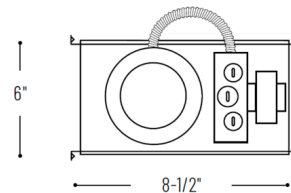

Description

The NL Series 4 Inch 12 Volt Shallow Non-IC New Construction Housing is constructed of one piece white baked enamel steel and allows for adjustable ceiling thickness from 1/2 to 7/8 inch. Rated for use with a 12 volt MR16 GU5.3 lamp, sold separately. Non-IC housings require a minimum clearance of 3 inches from thermal insulation. UL listed. Suitable for damp locations (or wet locations with designated trims). Meets or exceeds ASTM-283 Air-Tight requirements. Dimmable with an (ELV) electronic low voltage or (MLV) magnetic low voltage dimmer (dependent on housing), sold separately. Note: A complete fixture includes a housing and trim, sold separately.

Specifications

REFLECTOR/BAFFLE COLOR N/A
BODY FINISH White
WATTAGE 50W
DIMMER Low Voltage Magnetic
DIMENSIONS 8.5"W x 6"H x 3.5"D
BULB NOT INCLUDED 1 x MR16/GU5.3 (bipin)/50W/12V Halogen
OTHER BULB OPTIONS 1 x MR16/GU5.3 (bipin)/12V LED

Technical Information

APERTURE SIZE 4.000"
HOUSING HEIGHT 3.5"
HOUSING TYPE New Construction NON IC
CEILING TYPE Drywall with Trim

Shown in white

CLICK TO VIEW PRODUCT

Notes: