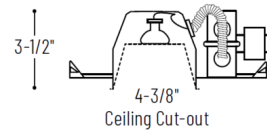

Description

The NL Series 4 Inch 12 Volt Shallow Non-IC New Construction Housing is constructed of one piece white baked enamel steel and allows for adjustable ceiling thickness from 1/2 to 7/8 inch. Rated for use with a 12 volt MR16 GU5.3 lamp, sold separately. Non-IC housings require a minimum clearance of 3 inches from thermal insulation. UL listed. Suitable for damp locations (or wet locations with designated trims). Meets or exceeds ASTM-283 Air-Tight requirements. Dimmable with an (ELV) electronic low voltage or (MLV) magnetic low voltage dimmer (dependent on housing), sold separately. Note: A complete fixture includes a housing and trim, sold separately.

Specifications

REFLECTOR/BAFFLE COLOR N/A
BODY FINISH White
WATTAGE 50W
DIMMER Low Voltage Magnetic
DIMENSIONS 8.5"W x 6"H x 3.5"D
BULB NOT INCLUDED 1 x MR16/GU5.3 (bipin)/50W/12V Halogen
OTHER BULB OPTIONS 1 x MR16/GU5.3 (bipin)/12V LED

Technical Information

APERTURE SIZE 4.000"
HOUSING HEIGHT 3.5"
HOUSING TYPE New Construction NON IC
CEILING TYPE Drywall with Trim

Shown in white

CLICK TO VIEW PRODUCT

Notes: