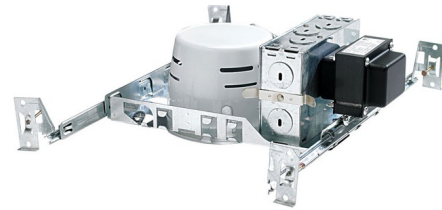

Lightology

lightology.com
866-954-4489
04-25-26

Project: _____

Company: _____

Location: _____ Fixture Type: _____

SPEC #: **NOR866705**

Approved On: _____ Approved By: _____

NL Series 4IN 12V Shallow Non-IC New Construction Housing By Nora Lighting

Description

The NL Series 4 Inch 12 Volt Shallow Non-IC New Construction Housing is constructed of one piece white baked enamel steel and allows for adjustable ceiling thickness from 1/2 to 7/8 inch. Rated for use with a 12 volt MR16 GU5.3 lamp, sold separately. Non-IC housings require a minimum clearance of 3 inches from thermal insulation. UL listed. Suitable for damp locations (or wet locations with designated trims). Meets or exceeds ASTM-283 Air-Tight requirements. Dimmable with an (ELV) electronic low voltage or (MLV) magnetic low voltage dimmer (dependent on housing), sold separately. Note: A complete fixture includes a housing and trim, sold separately.

Specifications

REFLECTOR/BAFFLE COLOR . . . . . N/A
BODY FINISH . . . . . White
WATTAGE 50W
DIMMER . . . . . Low Voltage Magnetic
DIMENSIONS . . . . . 8.5"W x 6"H x 3.5"D
BULB NOT INCLUDED . . . . . 1 x MR16/GU5.3 (bipin)/50W/12V Halogen
OTHER BULB OPTIONS . . . . . 1 x MR16/GU5.3 (bipin)/12V LED

Technical Information

APERTURE SIZE . . . . . 4.000"
HOUSING HEIGHT . . . . . 3.5"
HOUSING TYPE . . . . . New Construction NON IC
CEILING TYPE . . . . . Drywall with Trim

Shown in white