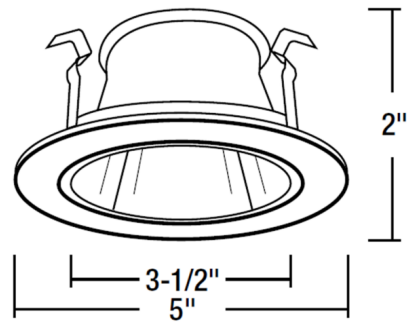

Description

NL Series 4 Inch Adjustable Reflector Trim is a metal trim with a precision spun aluminum high grade reflector. Adjustable up to 35 degrees. Requires one 120 volt, GU10 MR16 or 12 volt, GU5.3 MR16 bulb (bulb type dependent on housing option), sold separately. Note: A complete fixture requires a housing and trim, sold separately.

Specifications

REFLECTOR/BAFFLE COLOR	N/A
BODY FINISH	Specular Black Reflector / White Flange
WATTAGE	7W
DIMMER	N/A
DIMENSIONS	5"W x 2"H
BULB NOT INCLUDED	1 x MR16/GU10/7W/120V LED
OTHER BULB OPTIONS	1 x MR16/GU5.3 (bipin)/50W/12V Halogen MR16/GU5.3 (bipin)/12V LED

Technical Information

APERTURE SIZE	4.000"
APERTURE SHAPE	Round
CEILING TYPE	Drywall with Trim
FUNCTION	Adjustable Accent

Shown in specular black reflector / white flange

CLICK TO VIEW PRODUCT

Notes: