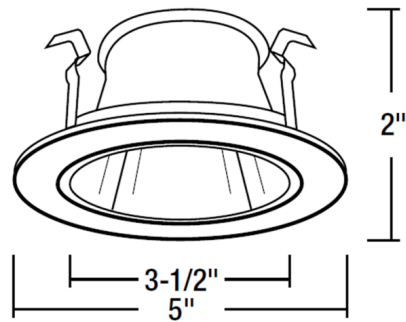

Description

NL Series 4 Inch Adjustable Reflector Trim is a metal trim with a precision spun aluminum high grade reflector. Adjustable up to 35 degrees. Requires one 120 volt, GU10 MR16 or 12 volt, GU5.3 MR16 bulb (bulb type dependent on housing option), sold separately. Note: A complete fixture requires a housing and trim, sold separately.

Specifications

REFLECTOR/BAFFLE COLOR	N/A
BODY FINISH	Specular Black Reflector / White Flange
WATTAGE	7W
DIMMER	N/A
DIMENSIONS	5"W x 2"H
BULB NOT INCLUDED	1 x MR16/GU10/7W/120V LED
OTHER BULB OPTIONS	1 x MR16/GU5.3 (bipin)/50W/12V Halogen MR16/GU5.3 (bipin)/12V LED

Technical Information

APERTURE SIZE	4.000"
APERTURE SHAPE	Round
CEILING TYPE	Drywall with Trim
FUNCTION	Adjustable Accent

Shown in specular black reflector / white flange

CLICK TO VIEW PRODUCT

Notes: