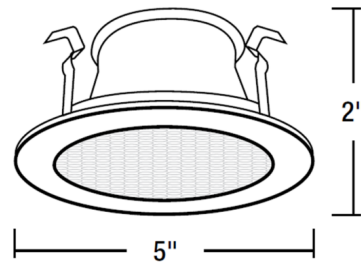

Description

NL Series 4 Inch Round Albalite Lensed Trim features a spun aluminum high grade specular reflector with an albalite lens. Requires one 120 volt, GU10 MR16 or 12 volt, GU5.3 MR16 bulb (bulb type dependent on housing option), sold separately. UL listed for wet locations with compatible housing. Note: A complete fixture includes a housing and trim, sold separately.

Specifications

| | |
|------------------------|--|
| REFLECTOR/BAFFLE COLOR | Frosted |
| BODY FINISH | Specular White Reflector / White Flange |
| WATTAGE | 7W |
| DIMMER | N/A |
| DIMENSIONS | 5"W x 2"H |
| BULB NOT INCLUDED | 1 x MR16/GU10/7W/120V LED |
| OTHER BULB OPTIONS | 1 x MR16/GU5.3 (bipin)/50W/12V Halogen 1 x MR16/GU5.3 (bipin)/12V LED |

Technical Information

| | |
|----------------|---------------------|
| APERTURE SIZE | 5.000" |
| APERTURE SHAPE | Round |
| CEILING TYPE | Drywall with Trim |
| FUNCTION | Shower/Wet Location |

Shown in specular white reflector / white flange / frosted