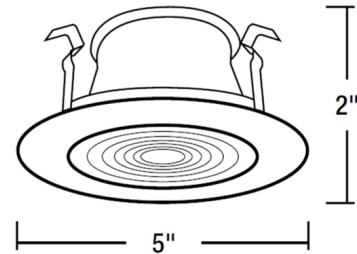

### Description

NL Series 4 Inch Round Lensed Fresnel Trim features a spun aluminum high grade reflector with a non-reflective painted flange finish and fresnel lens. Requires one 120 volt, GU10 MR16 or 12 volt, GU5.3 MR16 bulb (bulb type dependent on housing option), sold separately. UL listed for wet locations with compatible housing. Note: A complete fixture includes a housing and trim, sold separately.

### Specifications

REFLECTOR/BAFFLE COLOR	N/A
BODY FINISH	White
WATTAGE	7W
DIMMER	N/A
DIMENSIONS	5"W x 2"H
BULB NOT INCLUDED	1 x MR16/GU10/7W/120V LED
OTHER BULB OPTIONS	1 x MR16/GU5.3 (bipin)/50W/12V Halogen 1 x MR16/GU5.3 (bipin)/12V LED

### Technical Information

APERTURE SIZE	4.000"
APERTURE SHAPE	Round
CEILING TYPE	Drywall with Trim
FUNCTION	Shower/Wet Location

Shown in white

CLICK TO VIEW PRODUCT

Notes: