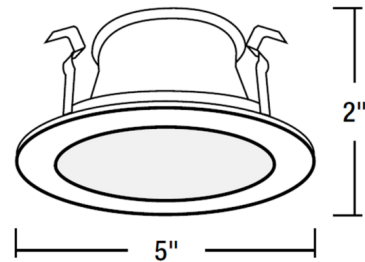

### Description

NL Series 4 Inch Round Flat Lensed Reflector Trim features a spun aluminum high grade reflector with a non-reflective painted flange finish and frosted flat lens. Requires one 120 volt, GU10 MR16 or 12 volt, GU5.3 MR16 bulb (bulb type dependent on housing option), sold separately. UL listed for wet locations with compatible housing. Note: A complete fixture requires a housing and trim, sold separately.

### Specifications

REFLECTOR/BAFFLE COLOR	N/A
BODY FINISH	White
WATTAGE	7W
DIMMER	N/A
DIMENSIONS	5"W x 2"H
BULB NOT INCLUDED	1 x MR16/GU10/7W/120V LED
OTHER BULB OPTIONS	1 x MR16/GU5.3 (bipin)/50W/12V Halogen 1 x MR16/GU5.3 (bipin)/12V LED

### Technical Information

APERTURE SIZE	4.000"
APERTURE SHAPE	Round
CEILING TYPE	Drywall with Trim
FUNCTION	Shower/Wet Location

Shown in white

CLICK TO VIEW PRODUCT

Notes: