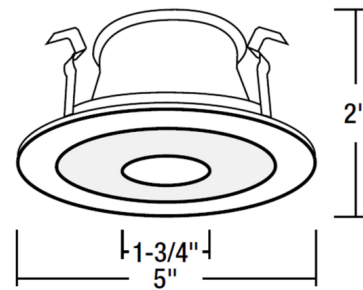

### Description

NL Series 4 Inch Round Flat Frosted Lens with Clear Center Trim features a spun aluminum high grade reflector with a non-reflective painted flange finish. 1.75 inch clear center. Requires one 120 volt, GU10 MR16 or 12 volt, GU5.3 MR16 bulb (bulb type dependent on housing option), sold separately. UL listed for wet locations with compatible housing. Note: A complete fixture includes a housing and trim, sold separately.

### Specifications

REFLECTOR/BAFFLE COLOR	Frost / Clear
BODY FINISH	White
WATTAGE	7W
DIMMER	N/A
DIMENSIONS	5"W x 2"H
BULB NOT INCLUDED	1 x MR16/GU10/7W/120V LED
OTHER BULB OPTIONS	1 x MR16/GU5.3 (bipin)/50W/12V Halogen 1 x MR16/GU5.3 (bipin)/12V LED

### Technical Information

APERTURE SIZE	4.000"
APERTURE SHAPE	Round
CEILING TYPE	Drywall with Trim
FUNCTION	Shower/Wet Location

Shown in white / frost / clear

CLICK TO VIEW PRODUCT

Notes: