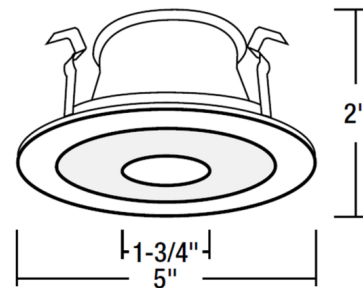

### Description

NL Series 4 Inch Round Flat Frosted Lens with Clear Center Trim features a spun aluminum high grade reflector with a non-reflective painted flange finish. 1.75 inch clear center. Requires one 120 volt, GU10 MR16 or 12 volt, GU5.3 MR16 bulb (bulb type dependent on housing option), sold separately. UL listed for wet locations with compatible housing. Note: A complete fixture includes a housing and trim, sold separately.

### Specifications

REFLECTOR/BAFFLE COLOR	Frost / Clear
BODY FINISH	White
WATTAGE	7W
DIMMER	N/A
DIMENSIONS	5"W x 2"H
BULB NOT INCLUDED	1 x MR16/GU10/7W/120V LED
OTHER BULB OPTIONS	1 x MR16/GU5.3 (bipin)/50W/12V Halogen 1 x MR16/GU5.3 (bipin)/12V LED

### Technical Information

APERTURE SIZE	4.000"
APERTURE SHAPE	Round
CEILING TYPE	Drywall with Trim
FUNCTION	Shower/Wet Location

Shown in white / frost / clear

CLICK TO VIEW PRODUCT

Notes: