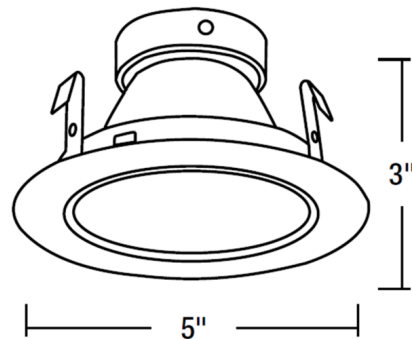

By Nora Lighting

Description

NL Series 4 Inch Deep Reflector Downlight Trim is a metal trim with a precision spun aluminum high grade reflector. 55 degree visual cut-off to bulb and bulb image. Requires one 120 volt, GU10 MR16 or 12 volt, GU5.3 MR16 bulb (bulb type dependent on housing option), sold separately. UL listed for damp locations. Note: A complete fixture requires a housing and trim, sold separately.

Specifications

REFLECTOR/BAFFLE COLOR	N/A
BODY FINISH	White Reflector / White Flange
WATTAGE	7W
DIMMER	N/A
DIMENSIONS	5"W x 3"H
BULB NOT INCLUDED	1 x MR16/GU10/7W/120V LED
OTHER BULB OPTIONS	1 x MR16/GU5.3 (bipin)/50W/12V Halogen 1 x MR16/GU5.3 (bipin)/12V LED

Technical Information

APERTURE SIZE	4.000"
APERTURE SHAPE	Round
CEILING TYPE	Drywall with Trim
FUNCTION	Downlight

Shown in white reflector / white flange

CLICK TO VIEW PRODUCT

Notes: