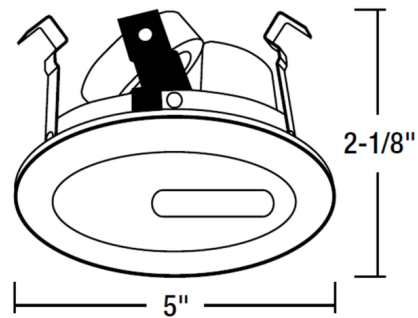

Description

NL Series 4 Inch Round Adjustable Slot Aperture Trim is a metal trim with 1 3/8 x 2.25 inch slot aperture that can rotate 358 degrees horizontally. Adjustable up to 35 degrees. Requires one 120 volt, GU10 MR16 or 12 volt, GU5.3 MR16 bulb (bulb type dependent on housing option), sold separately. Note: A complete fixture requires a housing and trim, sold separately.

Shown in white

Specifications

REFLECTOR/BAFFLE COLOR	N/A
BODY FINISH	White
WATTAGE	N/A
DIMMER	N/A
DIMENSIONS	5"W x 2.12"H
BULB	N/A

Technical Information

APERTURE SIZE	4.000"
APERTURE SHAPE	Slot
CEILING TYPE	Drywall with Trim
FUNCTION	Adjustable Accent