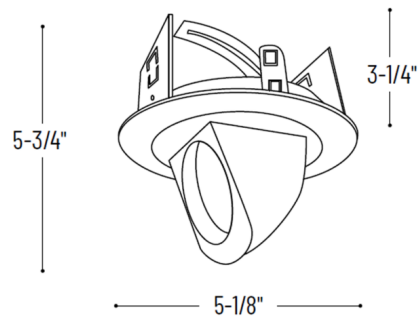

Description

NL Series 4 Inch Fully Adjustable Elbow can be adjusted up to 358 degrees horizontally and 70 degrees vertically. Adjustable elbow allows bulb to be front loaded into trim. Requires one 12 volt, MR16 GU5.3 bulb (bulb wattage up to 75 watts - dependent on housing option), sold separately. A complete fixture requires a housing and trim; housing sold separately.

Specifications

REFLECTOR/BAFFLE COLOR N/A
BODY FINISH White
WATTAGE 75W
DIMMER N/A
DIMENSIONS 5.12"W x 5.75"H
BULB NOT INCLUDED 1 x MR16/GU5.3 (bipin)/75W/12V Halogen
OTHER BULB OPTIONS 1 x MR16/GU5.3 (bipin)/12V LED

Technical Information

APERTURE SIZE 4.000"
APERTURE SHAPE Round
CEILING TYPE Drywall with Trim
FUNCTION Adjustable Accent

Shown in white

CLICK TO VIEW PRODUCT

Notes: