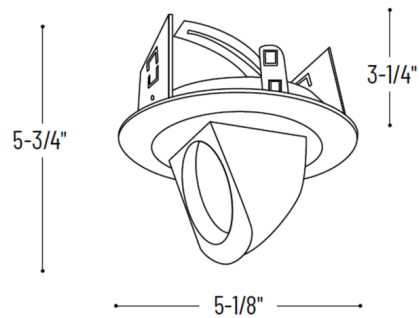

Description

NL Series 4 Inch Fully Adjustable Elbow can be adjusted up to 358 degrees horizontally and 70 degrees vertically. Adjustable elbow allows bulb to be front loaded into trim. Requires one 12 volt, MR16 GU5.3 bulb (bulb wattage up to 75 watts - dependent on housing option), sold separately. A complete fixture requires a housing and trim; housing sold separately.

Specifications

REFLECTOR/BAFFLE COLOR	N/A
BODY FINISH	White
WATTAGE	75W
DIMMER	N/A
DIMENSIONS	5.12"W x 5.75"H
BULB NOT INCLUDED	1 x MR16/GU5.3 (bipin)/75W/12V Halogen
OTHER BULB OPTIONS	1 x MR16/GU5.3 (bipin)/12V LED

Technical Information

APERTURE SIZE	4.000"
APERTURE SHAPE	Round
CEILING TYPE	Drywall with Trim
FUNCTION	Adjustable Accent

Shown in white

CLICK TO VIEW PRODUCT

Notes: