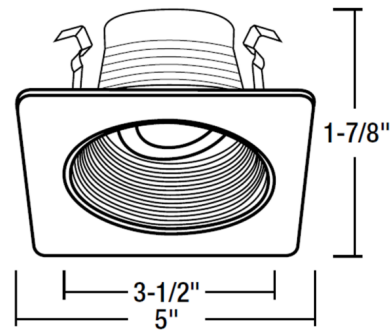

Description

NL Series 4 Inch Square Adjustable Stepped Baffle Trim features a spun aluminum baffle with deep grooves to reduce aperture glare and a non-reflective painted flange finish. Adjustable up to 35 degrees. Requires one 120 volt, GU10 MR16 or 12 volt, GU5.3 MR16 bulb (bulb type dependent on housing option), sold separately. UL listed for damp locations. Note: A complete fixture requires a housing and trim, sold separately.

Specifications

REFLECTOR/BAFFLE COLOR	N/A
BODY FINISH	White Reflector / White Flange
WATTAGE	7W
DIMMER	N/A
DIMENSIONS	5"W x 1.62"H x 5"D
BULB NOT INCLUDED	1 x MR16/GU10/7W/120V LED
OTHER BULB OPTIONS	1 x MR16/GU5.3 (bipin)/50W/12V Halogen 1 x MR16/GU5.3 (bipin)/12V LED

Technical Information

APERTURE SIZE	4.000"
APERTURE SHAPE	Square
CEILING TYPE	Drywall with Trim
FUNCTION	Adjustable Accent

Shown in white reflector / white flange

CLICK TO VIEW PRODUCT

Notes: