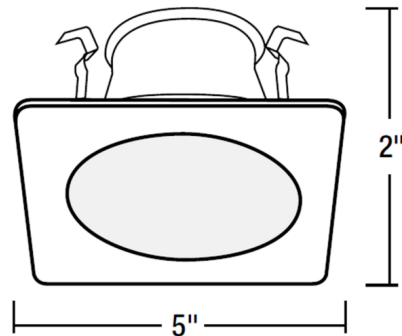

Description

NL Series 4 Inch Square Trim with Frosted Flat Lens features a spun aluminum high grade reflector. Requires one 120 volt, GU10 MR16 or 12 volt, GU5.3 MR16 bulb (bulb type dependent on housing option), sold separately. UL listed for wet locations when used with compatible housing. Note: A complete fixture includes a housing and trim, sold separately.

Specifications

REFLECTOR/BAFFLE COLOR	N/A
BODY FINISH	White
WATTAGE	7W
DIMMER	N/A
DIMENSIONS	5"W x 2"H x 5"D
BULB NOT INCLUDED	1 x MR16/GU10/7W/120V LED
OTHER BULB OPTIONS	1 x MR16/GU5.3 (bipin)/50W/12V Halogen 1 x MR16/GU5.3 (bipin)/12V LED

Technical Information

APERTURE SIZE	4.000"
APERTURE SHAPE	Square
CEILING TYPE	Drywall with Trim
FUNCTION	Shower/Wet Location

Shown in white

CLICK TO VIEW PRODUCT

Notes: