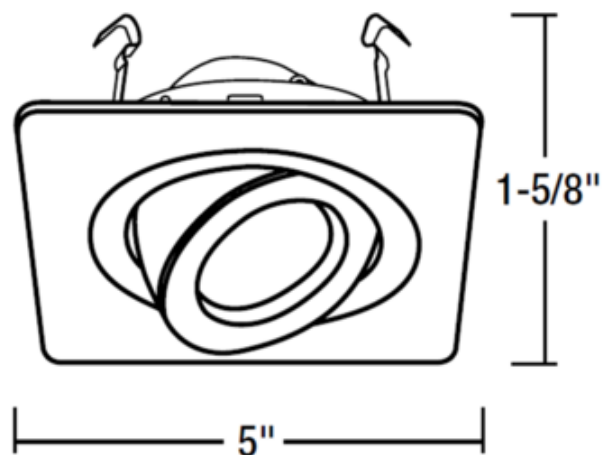

**BRAND**

Nora Lighting

**DESCRIPTION**

NL Series 4 Inch Square Adjustable Surface Trim can be adjusted up to 43 degrees. Cast metal construction. Requires one 120 volt, GU10 MR16 or 12 volt, GU5.3 MR16 bulb (bulb type dependent on housing option), sold separately. UL listed for damp locations. Note: A complete fixture includes a housing and trim, sold separately.

<b>TRIM COLOR</b>	N/A
<b>BODY FINISH</b>	Natural Metal
<b>WATTAGE</b>	50W
<b>DIMMER</b>	Dimmable
<b>DIMENSIONS</b>	5"W x 1.62"H x 5"D
<b>BULB NOT INCLUDED</b>	
<b>LAMP</b>	1 x MR16/GU10/50W/120V Halogen 1 x MR16/GU10/120V LED 1 x MR16/GU5.3 (bipin)/50W/12V Halogen 1 x MR16/GU5.3 (bipin)/12V LED

*Technical Information*

<b>FUNCTION</b>	Adjustable Accent
<b>CEILING TYPE</b>	Drywall with Trim
<b>APERTURE SHAPE</b>	Square
<b>APERTURE SIZE</b>	4.000"

**SPEC #** NOR866949

COMPANY	PROJECT	FIXTURE TYPE	APPROVED BY	DATE