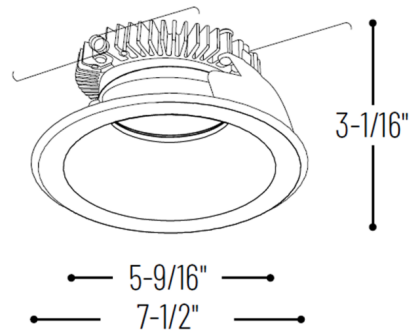

CLICK TO VIEW PRODUCT

Notes: