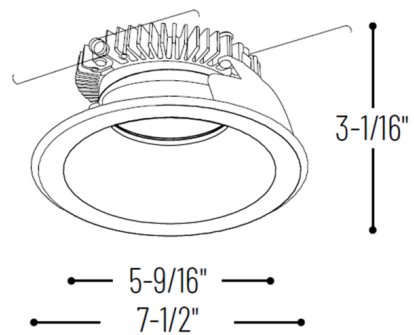

CLICK TO VIEW PRODUCT

Notes: