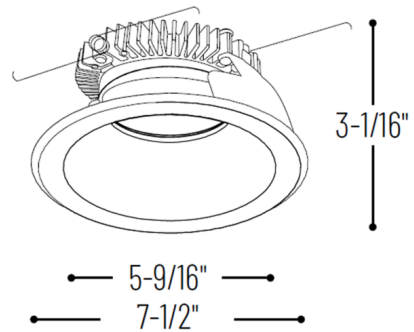

Lightology

lightology.com
866-954-4489
05-25-26

Project: _____
 Company: _____
 Location: _____ Fixture Type: _____
 SPEC #: **NOR867074**
 Approved On: _____ Approved By: _____

Cobalt 6IN 2000 Lumen Round Open Reflector Trim

By Nora Lighting

Description

The Cobalt 6 Inch Round Open Reflector Trim features an aluminum spun reflector with deep set diffused lens for excellent visual comfort. Includes dimmable LED module in four color temperature options and is designed for use with Cobalt 30 watt 2000 lumen housings (see housing for dimming options). UL listed for wet locations. Energy Star. A complete fixture includes a housing and trim, sold separately.

Specifications

REFLECTOR/BAFFLE COLOR	N/A
BODY FINISH	Bronze Reflector / Bronze Flange
WATTAGE	20W
DIMMER	N/A
DIMENSIONS	7.5"W x 3.06"H
INTEGRATED LED MODULE	1 x LED/20W/120V LED

Technical Information

APERTURE SIZE	6.000"
APERTURE SHAPE	Round
CEILING TYPE	Drywall with Trim
FUNCTION	Downlight
COLOR RENDERING	90 CRI
LAMP COLOR	3500K
LUMENS/WATT	100.00
LUMINOUS FLUX	2000 lumens

Shown in bronze reflector / bronze flange

CLICK TO VIEW PRODUCT

Notes: