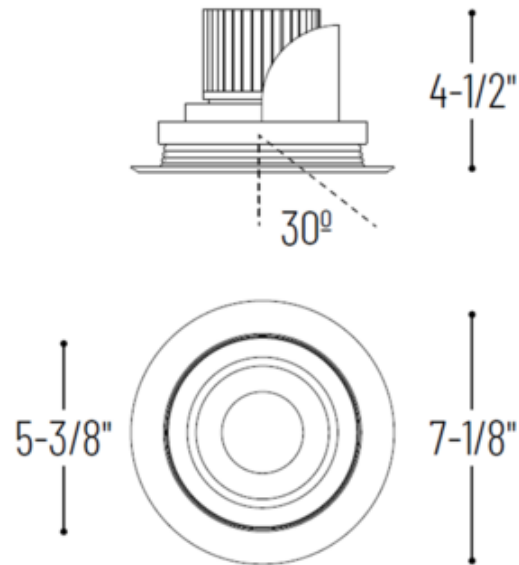

COMPANY	PROJECT	FIXTURE TYPE	APPROVED BY	DATE