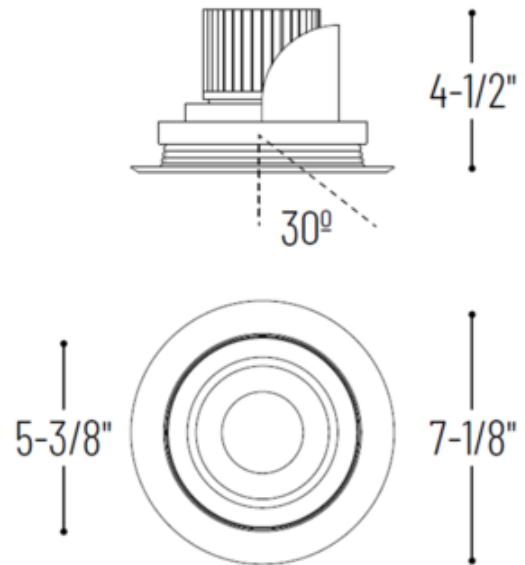

COMPANY	PROJECT	FIXTURE TYPE	APPROVED BY	DATE