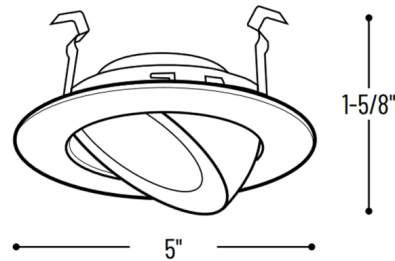

Description

The NS-12 4 Inch Round Line Voltage Surface Gimbal Ring is a metal trim with gimbal that can be adjusted up to 20°. Adjustable gimbal allows lamp to be mounted flush with trim. For use with 120V medium base PAR and R lamps. Compatible with Nora Lighting line voltage recessed housings. Note: A complete fixture requires a trim and housing, sold separately.

Specifications

REFLECTOR/BAFFLE COLOR	N/A
BODY FINISH	White
WATTAGE	50W
DIMMER	Standard 120V
DIMENSIONS	5"W x 1.62"H
BULB NOT INCLUDED	1 x PAR20/Medium (E26)/50W/120V Halogen
OTHER BULB OPTIONS	1 x PAR20/Medium (E26)/120V LED 1 x R20/Medium (E26)/50W/120V Incandescent 1 x R20/Medium (E26)/120V LED

Technical Information

APERTURE SHAPE	Round
CEILING TYPE	Drywall with Trim
FUNCTION	Adjustable Accent

Shown in white

CLICK TO VIEW PRODUCT

Notes: