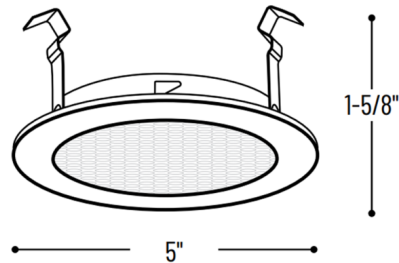

Description

The 4 Inch Round Line Voltage Wet Location Trim is a metal trim with high grade Albalite lens attached to the trim. For use with 120V medium base PAR and R lamps. Compatible with Nora Lighting 120V line voltage recessed housings. Note: A complete fixture requires a trim and housing, sold separately.

Specifications

REFLECTOR/BAFFLE COLOR	N/A
BODY FINISH	White
WATTAGE	50W
DIMMER	Standard 120V
DIMENSIONS	5"W x 1.62"H
BULB NOT INCLUDED	1 x PAR20/Medium (E26)/50W/120V Halogen
OTHER BULB OPTIONS	1 x PAR20/Medium (E26)/120V LED 1 x R20/Medium (E26)/50W/120V Incandescent 1 x R20/Medium (E26)/120V LED

Technical Information

APERTURE SHAPE	Round
CEILING TYPE	Drywall with Trim
FUNCTION	Shower/Wet Location

Shown in white

CLICK TO VIEW PRODUCT

Notes: