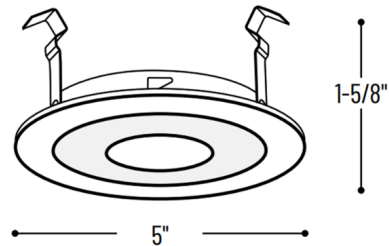

Description

The 4 Inch Round Line Voltage Flat Lens Trim is a metal trim with a frosted glass lens with clear center. For use with 120V medium base PAR and R lamps. Compatible with Nora Lighting 120V line voltage recessed housings. Note: A complete fixture requires a trim and housing, sold separately.

Specifications

REFLECTOR/BAFFLE COLOR	Clear / Frost
BODY FINISH	White
WATTAGE	50W
DIMMER	Standard 120V
DIMENSIONS	5"W x 1.63"H
BULB NOT INCLUDED	1 x PAR20/Medium (E26)/50W/120V Halogen
OTHER BULB OPTIONS	1 x PAR20/Medium (E26)/120V LED 1 x R20/Medium (E26)/50W/120V Incandescent 1 x R20/Medium (E26)/120V LED

Technical Information

APERTURE SHAPE	Round
CEILING TYPE	Drywall with Trim
FUNCTION	Shower/Wet Location

Shown in white / clear / frost

CLICK TO VIEW PRODUCT

Notes: