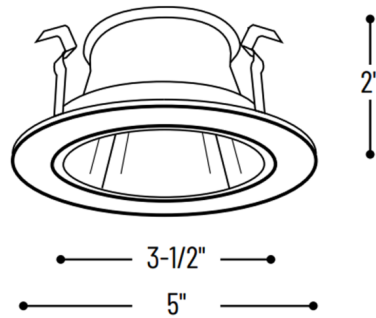

Description

The 4 Inch Round Line Voltage PAR Reflector Trim is a metal trim with a precision spun aluminum high grade reflector. For use with 120V medium base PAR and R lamps. Compatible with Nora Lighting line voltage recessed housings. Note: A complete fixture requires a trim and housing, sold separately.

Specifications

REFLECTOR/BAFFLE COLOR	N/A
BODY FINISH	Specular Clear Reflector / White Flange
WATTAGE	50W
DIMMER	Standard 120V
DIMENSIONS	5"W x 2"H
BULB NOT INCLUDED	1 x PAR20/Medium (E26)/50W/120V Halogen
OTHER BULB OPTIONS	1 x PAR20/Medium (E26)/120V LED 1 x R20/Medium (E26)/50W/120V Incandescent 1 x R20/Medium (E26)/120V LED

Technical Information

APERTURE SHAPE	Round
CEILING TYPE	Drywall with Trim
FUNCTION	Downlight

Shown in specular clear reflector / white flange

CLICK TO VIEW PRODUCT

Notes: