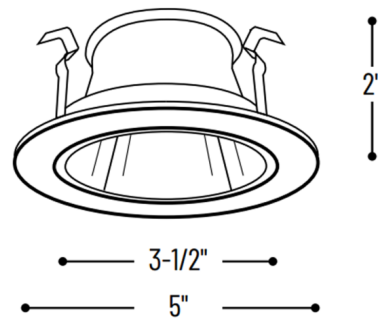

Description

The 4 Inch Round Line Voltage PAR Reflector Trim is a metal trim with a precision spun aluminum high grade reflector. For use with 120V medium base PAR and R lamps. Compatible with Nora Lighting line voltage recessed housings. Note: A complete fixture requires a trim and housing, sold separately.

Specifications

REFLECTOR/BAFFLE COLOR	N/A
BODY FINISH	Haze Reflector / White Flange
WATTAGE	50W
DIMMER	Standard 120V
DIMENSIONS	5"W x 2"H
BULB NOT INCLUDED	1 x PAR20/Medium (E26)/50W/120V Halogen
OTHER BULB OPTIONS	1 x PAR20/Medium (E26)/120V LED 1 x R20/Medium (E26)/50W/120V Incandescent 1 x R20/Medium (E26)/120V LED

Technical Information

APERTURE SHAPE	Round
CEILING TYPE	Drywall with Trim
FUNCTION	Downlight

Shown in haze reflector / white flange

CLICK TO VIEW PRODUCT

Notes: