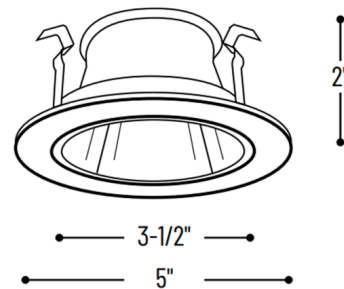

## 4IN Round Line Voltage PAR Specular White Reflector Trim By Nora Lighting

### Description

The 4 Inch Round Line Voltage PAR Specular White Reflector Trim is a metal trim with a precision spun aluminum high grade reflector. For use with 120V medium base PAR and R lamps. Compatible with Nora Lighting line voltage recessed housings. Note: A complete fixture requires a trim and housing, sold separately.

### Specifications

REFLECTOR/BAFFLE COLOR	N/A
BODY FINISH	Specular White Reflector / White Flange
WATTAGE	50W
DIMMER	Standard 120V
DIMENSIONS	5"W x 2"H
BULB NOT INCLUDED	1 x PAR20/Medium (E26)/50W/120V Halogen
OTHER BULB OPTIONS	1 x PAR20/Medium (E26)/120V LED 1 x R20/Medium (E26)/50W/120V Incandescent 1 x R20/Medium (E26)/120V LED