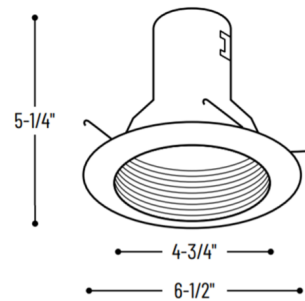

Description

The 5 Inch Round Baffle Splay Trim with Flange features a precision spun high grade reflector with baffle and deep grooves to reduce aperture glare. Trim rated up to 75 watts. UL listed for damp locations. A complete fixture requires a housing and trim, sold separately.

Specifications

REFLECTOR/BAFFLE COLOR	N/A
BODY FINISH	Black Baffle / White Flange
WATTAGE	75W
DIMMER	Standard 120V
DIMENSIONS	6.5"W x 5.25"H
BULB NOT INCLUDED	1 x BR30/Medium (E26)/75W/120V Halogen
OTHER BULB OPTIONS	1 x BR30/Medium (E26)/120V LED 1 x PAR30/Medium (E26)/120V Halogen 1 x PAR30S/Medium (E26)/120V LED

Technical Information

APERTURE SIZE	5.000"
APERTURE SHAPE	Round
CEILING TYPE	Drywall with Trim
FUNCTION	Downlight

Shown in black baffle / white flange

CLICK TO VIEW PRODUCT

Notes: