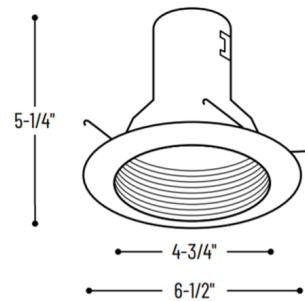

Description

The 5 Inch Round Baffle Splay Trim with Flange features a precision spun high grade reflector with baffle and deep grooves to reduce aperture glare. Trim rated up to 75 watts. UL listed for damp locations. A complete fixture requires a housing and trim, sold separately.

Specifications

REFLECTOR/BAFFLE COLOR	N/A
BODY FINISH	White Baffle / White Flange
WATTAGE	75W
DIMMER	Standard 120V
DIMENSIONS	6.5"W x 5.25"H
BULB NOT INCLUDED	1 x BR30/Medium (E26)/75W/120V Halogen
OTHER BULB OPTIONS	1 x BR30/Medium (E26)/120V LED 1 x PAR30/Medium (E26)/120V Halogen 1 x PAR30S/Medium (E26)/120V LED

Technical Information

APERTURE SIZE	5.000"
APERTURE SHAPE	Round
CEILING TYPE	Drywall with Trim
FUNCTION	Downlight

Shown in white baffle / white flange

CLICK TO VIEW PRODUCT

Notes: