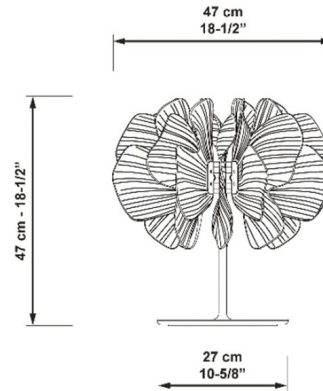

CLICK TO VIEW PRODUCT

Notes: