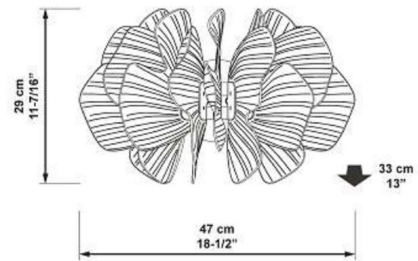

Lightology

lightology.com
866-954-4489
07-07-26

Project: _____

Company: _____

Location: _____ Fixture Type: _____

SPEC #: **LLA869986**

Approved On: _____ Approved By: _____

Nightbloom Wall Sconce

By Lladro

Description

The Nightbloom Wall Sconce, designed by Marcel Wanders, was inspired by the way petals of a flower dance lightly in the breeze. Sculpted by hand, each lamp is a unique creation. The porcelain petals are arranged in a way that allows the light to accentuate the details on the surface and enhance any interior with the perfect balance between light and shadow. Available in Matte White or Matte White with Gold details. Handcrafted in Spain.

Specifications

COLOR . . . . . Matte White
BODY FINISH . . . . . White
WATTAGE 36W
DIMMER . . . . . Standard 120V
DIMENSIONS . . . . . 18.5"W x 12"H x 13"D
INTEGRATED LED MODULE . . . . . 1 x LED/36W/120V LED
COUNTRY OF ORIGIN . . . . . Spain

Technical Information

LAMP COLOR 2700K
LUMENS/WATT 58.33
LUMINOUS FLUX . . . . . 2100 lumens

Notes:

Shown in white / matte white

CLICK TO VIEW PRODUCT