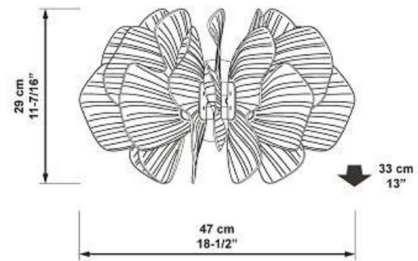

CLICK TO VIEW PRODUCT

Notes: