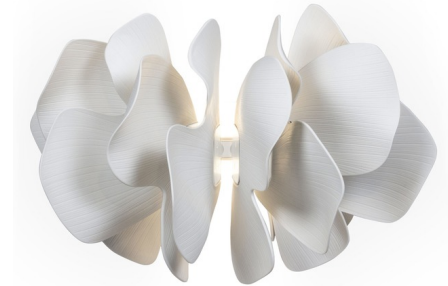

Lightology

lightology.com
866-954-4489
07-07-26

Project: _____

Company: _____

Location: _____ Fixture Type: _____

SPEC #: **LLA869986**

Approved On: _____ Approved By: _____

Nightbloom Wall Sconce

By Lladro

Description

The Nightbloom Wall Sconce, designed by Marcel Wanders, was inspired by the way petals of a flower dance lightly in the breeze. Sculpted by hand, each lamp is a unique creation. The porcelain petals are arranged in a way that allows the light to accentuate the details on the surface and enhance any interior with the perfect balance between light and shadow. Available in Matte White or Matte White with Gold details. Handcrafted in Spain.

Specifications

COLOR . . . . . Matte White
BODY FINISH . . . . . White
WATTAGE 36W
DIMMER . . . . . Standard 120V
DIMENSIONS . . . . . 18.5"W x 12"H x 13"D
INTEGRATED LED MODULE . . . . . 1 x LED/36W/120V LED
COUNTRY OF ORIGIN . . . . . Spain

Technical Information

LAMP COLOR 2700K
LUMENS/WATT 58.33
LUMINOUS FLUX . . . . . 2100 lumens

Notes:

Shown in white / matte white