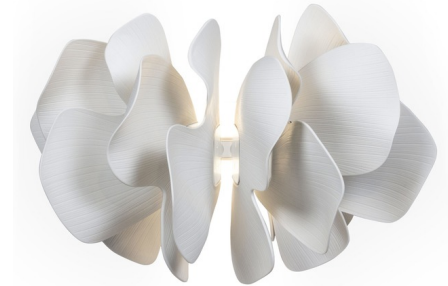

By Lladro

Description

The Nightbloom Wall Sconce, designed by Marcel Wanders, was inspired by the way petals of a flower dance lightly in the breeze. Sculpted by hand, each lamp is a unique creation. The porcelain petals are arranged in a way that allows the light to accentuate the details on the surface and enhance any interior with the perfect balance between light and shadow. Available in Matte White or Matte White with Gold details. Handcrafted in Spain.

Specifications

COLOR Matte White
BODY FINISH White
WATTAGE 36W
DIMMER Standard 120V
DIMENSIONS 18.5"W x 12"H x 13"D
INTEGRATED LED MODULE 1 x LED/36W/120V LED
COUNTRY OF ORIGIN Spain

Technical Information

LAMP COLOR 2700K
LUMENS/WATT 58.33
LUMINOUS FLUX 2100 lumens

Shown in white / matte white

CLICK TO VIEW PRODUCT

Notes: