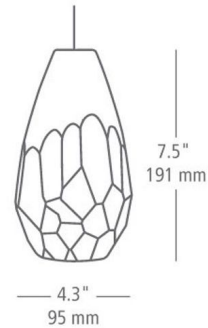

CLICK TO VIEW PRODUCT

Notes: