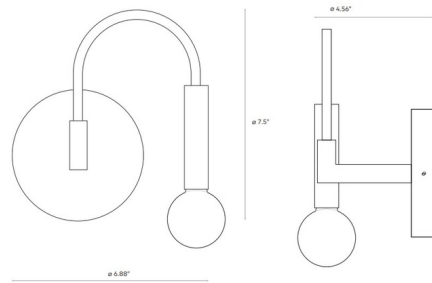

Lightology

lightology.com
866-954-4489
04-15-26

Project: _____

Company: _____

Location: _____ Fixture Type: _____

SPEC #: **CRT870015**

Approved On: _____ Approved By: _____

Arch Right Facing Wall Sconce - Floor Model By Current

Description

The Arch Wall Sconce features a playfully curved arm extending from a round backplate. Available in a right facing orientation with a Vintage Silver finish. NOTE: This is a floor model and limited to quantity on hand.

Shown in vintage silver

Specifications

COLOR	N/A
BODY FINISH	Vintage Silver
WATTAGE	7W
DIMMER	Standard 120V
DIMENSIONS	6.88"W x 7.5"H x 4.56"D
BULB NOT INCLUDED	1 x G16.5/Candelabra (E12)/7W/120V LED

CLICK TO VIEW PRODUCT