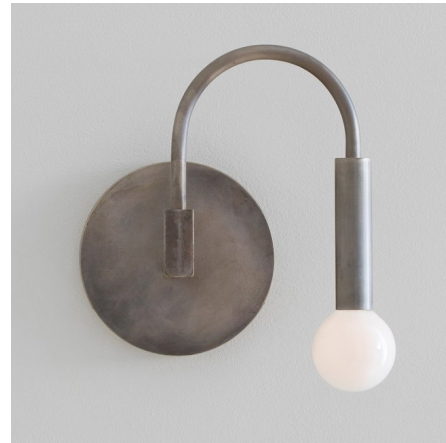

Lightology

lightology.com
866-954-4489
06-04-26

Project: _____

Company: _____

Location: _____ Fixture Type: _____

SPEC #: **CRT870015**

Approved On: _____ Approved By: _____

Arch Right Facing Wall Sconce - Floor Model By Current

Description

The Arch Wall Sconce features a playfully curved arm extending from a round backplate. Available in a right facing orientation with a Vintage Silver finish. NOTE: This is a floor model and limited to quantity on hand.

Shown in vintage silver

Specifications

COLOR	N/A
BODY FINISH	Vintage Silver
WATTAGE	7W
DIMMER	Standard 120V
DIMENSIONS	6.88"W x 7.5"H x 4.56"D
BULB NOT INCLUDED	1 x G16.5/Candelabra (E12)/7W/120V LED

CLICK TO VIEW PRODUCT