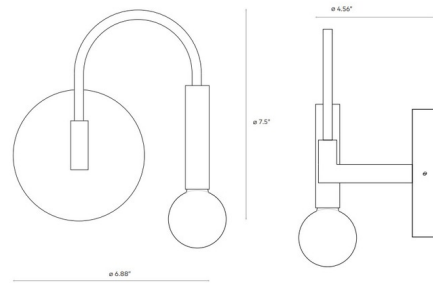

Lightology

lightology.com
866-954-4489
06-04-26

Project: _____

Company: _____

Location: _____ Fixture Type: _____

SPEC #: **CRT870015**

Approved On: _____ Approved By: _____

Arch Right Facing Wall Sconce - Floor Model By Current

Description

The Arch Wall Sconce features a playfully curved arm extending from a round backplate. Available in a right facing orientation with a Vintage Silver finish. NOTE: This is a floor model and limited to quantity on hand.

Shown in vintage silver

Specifications

COLOR	N/A
BODY FINISH	Vintage Silver
WATTAGE	7W
DIMMER	Standard 120V
DIMENSIONS	6.88"W x 7.5"H x 4.56"D
BULB NOT INCLUDED	1 x G16.5/Candelabra (E12)/7W/120V LED

CLICK TO VIEW PRODUCT