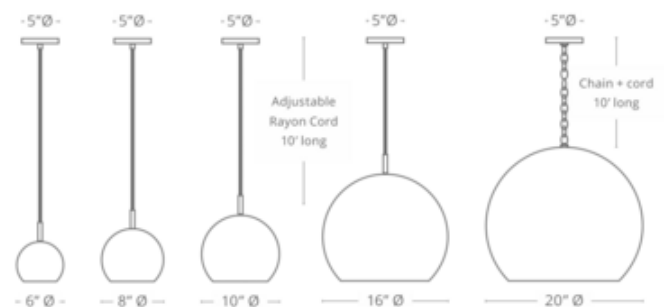

Shown in: Gunmetal

SHADE COLOR	N/A
BODY FINISH	Gunmetal
WATTAGE	8W
DIMMER	Standard 120V
DIMENSIONS	10"W x 9"H
BULB INCLUDED	
LAMP	1 x A19/Medium (E26)/8W/120V LED 1 x A19/Medium (E26)/60W/120V Incandescent

Technical Information

LUMINOUS FLUX	750 lumens
LUMENS/WATT	93.75
LAMP COLOR	2700K
PRODUCT DIMENSIONS	Canopy: 5"Diameter

SPEC # DOU870021

SIDE VIEW

BOTTOM VIEW

COMPANY	PROJECT	FIXTURE TYPE	APPROVED BY	DATE