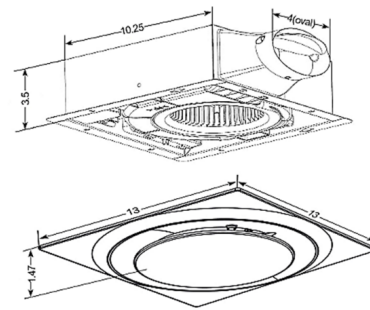

Description

ABFS0511D Low Profile Multi Speed Bathroom Exhaust Fan is a low noise fan for use in new construction or remodel applications. Designed to fit skinny 2x4 construction (or greater) and approved for installation in either an insulated ceiling or wall. White finish. Quiet DC motor with multi speed control (50-80-110 CFM) 0.3 to 0.9 Sones (suitable for bathrooms up to 110 square feet). 4 inch oval duct adapter included. 6 year warranty. ETL listed. Energy Star. Title 24 compliant. ETL listed for tub/shower combination when used with GFCI branch circuit wiring.

Shown in white

Specifications

COLOR	N/A
BODY FINISH	White
WATTAGE	N/A
DIMMER	N/A
DIMENSIONS	10.25"W x 3.5"H
BULB	N/A
COUNTRY OF ORIGIN	China

CLICK TO VIEW PRODUCT

Notes: