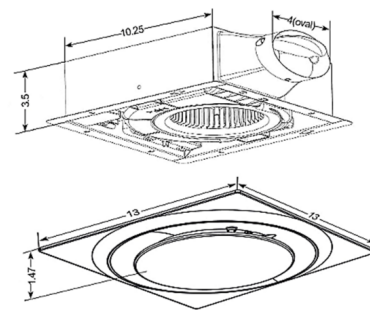

Description

ABFS0511D Low Profile Multi Speed Bathroom Exhaust Fan is a low noise fan for use in new construction or remodel applications. Designed to fit skinny 2x4 construction (or greater) and approved for installation in either an insulated ceiling or wall. White finish. Quiet DC motor with multi speed control (50-80-110 CFM) 0.3 to 0.9 Sones (suitable for bathrooms up to 110 square feet). 4 inch oval duct adapter included. 6 year warranty. ETL listed. Energy Star. Title 24 compliant. ETL listed for tub/shower combination when used with GFCI branch circuit wiring.

Shown in white

Specifications

COLOR	N/A
BODY FINISH	White
WATTAGE	N/A
DIMMER	N/A
DIMENSIONS	10.25"W x 3.5"H
BULB	N/A
COUNTRY OF ORIGIN	China

CLICK TO VIEW PRODUCT

Notes: