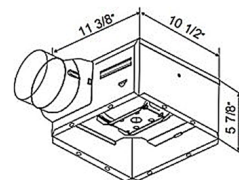

CLICK TO VIEW PRODUCT

Notes: