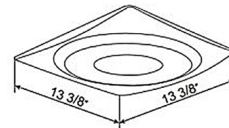

CLICK TO VIEW PRODUCT

Notes: