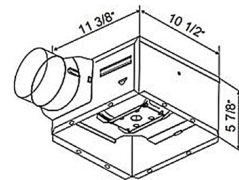

CLICK TO VIEW PRODUCT

Notes: