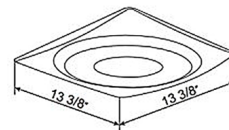

CLICK TO VIEW PRODUCT

Notes: