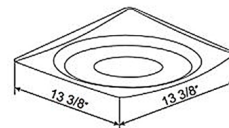

CLICK TO VIEW PRODUCT

Notes: