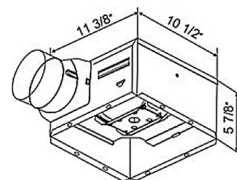

CLICK TO VIEW PRODUCT

Notes: