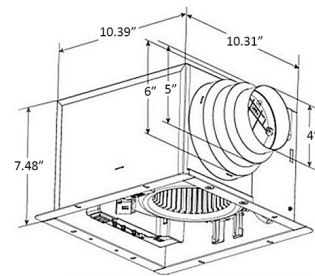

CLICK TO VIEW PRODUCT

Notes: