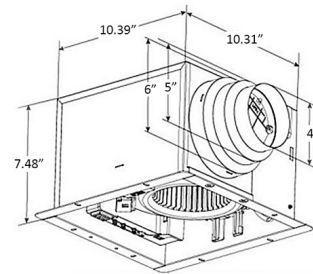

### Specifications

COLOR	N/A
BODY FINISH	Satin Nickel
WATTAGE	10.7W
DIMMER	Standard 120V
DIMENSIONS	10.39"W x 7.48"H x 10.31"D
INTEGRATED LED MODULE	1 x LED/10W/120V LED
INTEGRATED LED MODULE	1 x LED/0.7W/120V LED
COUNTRY OF ORIGIN	China