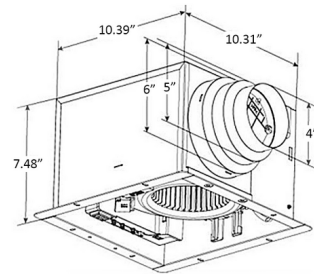

CLICK TO VIEW PRODUCT

Notes: