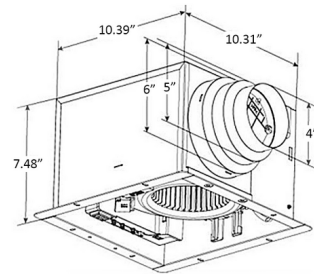

### Specifications

COLOR	N/A
BODY FINISH	White
WATTAGE	10.7W
DIMMER	Standard 120V
DIMENSIONS	10.39"W x 7.48"H x 10.31"D
INTEGRATED LED MODULE	1 x LED/10W/120V LED
INTEGRATED LED MODULE	1 x LED/0.7W/120V LED
COUNTRY OF ORIGIN	China