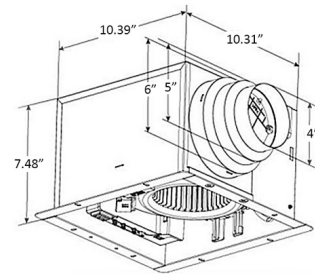

CLICK TO VIEW PRODUCT

Notes: