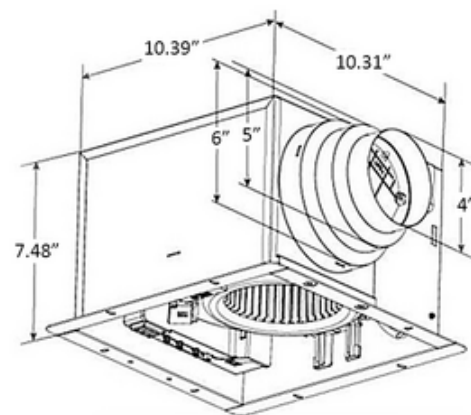

**BRAND**

Aero Pure

**DESCRIPTION**

The ABF-L6 Multi Speed Exhaust Fan with Light and Humidity Sensor is a quiet IC-rated bath fan suitable for new construction or remodel applications. Its clean design and range of available designer finishes are perfect for complementing any interior setting. Featuring a dimmable 10W LED light, 0.7W LED nightlight and brushless DC motor, this fan is a versatile energy-efficient solution for refreshing your space. The fan, main light and nightlight can be wired separately. A high airflow of 50, 80, or 110 CFM and a continuous lower flow can be set using switches in the fixture. The humidity sensor can activate high airflow when humidity rises above a level set by the user (50-100%). The fan has rust-proof steel motor housing, a built-in backdraft damper and thermal shutoff. It fits in 2 x 8 inch construction, and includes articulating expandable anti-vibration brackets and a connector for 4, 5 or 6 inch ducts. ETL listed for use in a tub or shower enclosure when GFCI-protected.

Shown in: White

<b>SHADE COLOR</b>	N/A
<b>BODY FINISH</b>	White
<b>WATTAGE</b>	10.7W
<b>DIMMER</b>	Standard 120V
<b>DIMENSIONS</b>	10.39"W x 7.48"H x 10.31"D
<b>LED MODULE INCLUDED</b>	
<b>LAMP</b>	1 x LED/10W/120V LED 1 x LED/0.7W/120V LED

*Technical Information*

<b>LUMINOUS FLUX</b>	850 lumens
<b>LUMENS/WATT</b>	85.00
<b>LAMP COLOR</b>	3000 K

**ITEM NUMBER** AER870078

COMPANY	PROJECT	FIXTURE TYPE	APPROVED BY	DATE