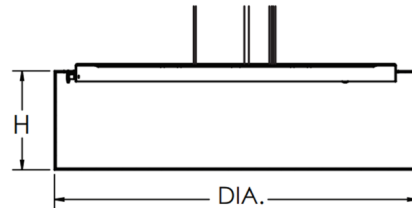

Specifications

COLOR	White Linen
BODY FINISH	Satin Nickel
WATTAGE	18W
DIMMER	Low Voltage Electronic
DIMENSIONS	12.25"W x 4.75"H
INTEGRATED LED MODULE	1 x LED/18W/120-277V LED
COUNTRY OF ORIGIN	China

Technical Information

PRODUCT DIMENSIONS	Adjustable Aircraft Cable: 108"
LAMP LIFE	50000 hours
COLOR RENDERING	90 CRI
LAMP COLOR	CCT Select
LUMENS/WATT	77.78
LUMINOUS FLUX	1400 lumens

Shown in satin nickel / white linen

DIA.	H
12"	4-3/4"
15"	5-1/2"
19"	5-1/2"
24"	7-1/2"
30"	9-1/2"