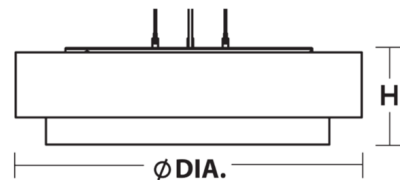

Specifications

COLOR	White Linen
BODY FINISH	Satin Nickel
WATTAGE	18W
DIMMER	Low Voltage Electronic
DIMENSIONS	16"W x 5.625"H
INTEGRATED LED MODULE	1 x LED/18W/120-277V LED
COUNTRY OF ORIGIN	China

Technical Information

PRODUCT DIMENSIONS	Adjustable Aircraft Cable: 108"
LAMP LIFE	50000 hours
COLOR RENDERING	90 CRI
LAMP COLOR	CCT Select
LUMENS/WATT	77.78
LUMINOUS FLUX	1400 lumens

Shown in satin nickel / white linen

DIA.	H
16"	5-5/8"
18"	5-5/8"
23-1/4"	5-5/8"
32"	8-1/2"