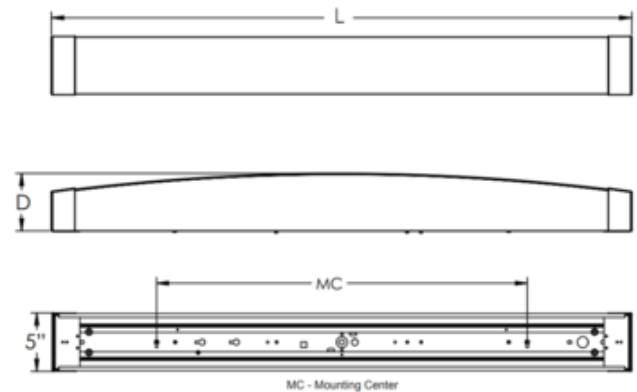

Shown in: Satin Nickel / Linen

<b>SHADE COLOR</b>	Linen
<b>BODY FINISH</b>	Satin Nickel
<b>WATTAGE</b>	25W
<b>DIMMER</b>	0-10V
<b>DIMENSIONS</b>	25.25"L x 5"H x 4"D
<b>INTEGRATED LED MODULE</b>	
<b>LAMP</b>	1 x LED/25W/120-277V LED

*Technical Information*

<b>LUMINOUS FLUX</b>	1833 lumens
<b>LUMENS/WATT</b>	73.32
<b>LAMP COLOR</b>	CCT Select
<b>COLOR RENDERING</b>	90 CRI

**SPEC #** AFX870126

L	H	D	MC
25-1/4"	5"	4"	18-3/8"
37-1/4"	5"	4"	30-3/8"
49-1/4"	5"	4-7/8"	42-3/8"