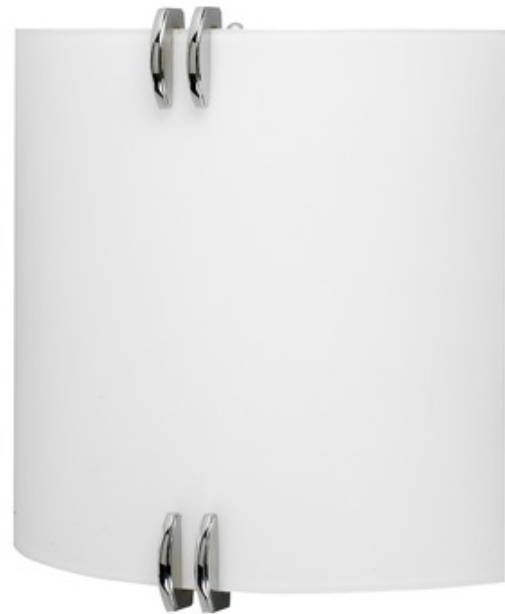

BRAND

AFX

DESCRIPTION

The Century Wall Sconce is a contemporary fixture that is sure to add the ambiance you need while providing an elegant wall wash effect. The simple clean design makes it a great choice for most decors. Features a Frosted White glass diffuser with accents in Polished Chrome finish. Ideal for residential, commercial, and hospitality applications. Compatible with residential (TRIAC/ELV) and commercial (0-10V) dimmers. TRIAC and ELV dimming only at 120V. Color-select technology allows choice of 3000K, 3500K, or 4000K color temperature. ADA compliant. ETL listed for indoor damp locations.

Shown in: Polished Chrome / White

SHADE COLOR	White
BODY FINISH	Polished Chrome
WATTAGE	17W
DIMMER	Low Voltage Electronic
DIMENSIONS	10.88"W x 12"H x 4"D
INTEGRATED LED MODULE	
LAMP	1 x LED/17W/120-277V LED

Technical Information

LUMINOUS FLUX	1400 lumens
LUMENS/WATT	82.35
LAMP COLOR	CCT Select
COLOR RENDERING	90 CRI

SPEC # AFX870181

H W D | MC
12" 10-7/8" 4" | 6-3/8"

COMPANY

PROJECT

FIXTURE TYPE

APPROVED BY