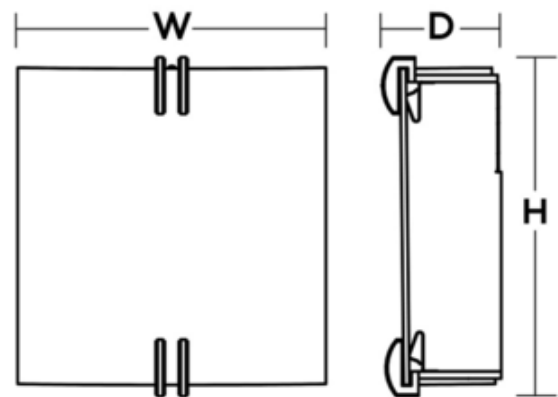

BRAND

AFX

DESCRIPTION

The Century Wall Sconce is a contemporary fixture that is sure to add the ambiance you need while providing an elegant wall wash effect. The simple clean design makes it a great choice for most decors. Features a Frosted White glass diffuser with accents in Polished Chrome finish. Ideal for residential, commercial, and hospitality applications. Compatible with residential (TRIAC/ELV) and commercial (0-10V) dimmers. TRIAC and ELV dimming only at 120V. Color-select technology allows choice of 3000K, 3500K, or 4000K color temperature. ADA compliant. ETL listed for indoor damp locations.

Shown in: Polished Chrome / White

SHADE COLOR	White
BODY FINISH	Polished Chrome
WATTAGE	17W
DIMMER	Low Voltage Electronic
DIMENSIONS	10.88"W x 12"H x 4"D
INTEGRATED LED MODULE	
LAMP	1 x LED/17W/120-277V LED

Technical Information

LUMINOUS FLUX	1400 lumens
LUMENS/WATT	82.35
LAMP COLOR	CCT Select
COLOR RENDERING	90 CRI

SPEC # AFX870181

H W D | MC
12" 10-7/8" 4" | 6-3/8"

COMPANY

PROJECT

FIXTURE TYPE

APPROVED BY