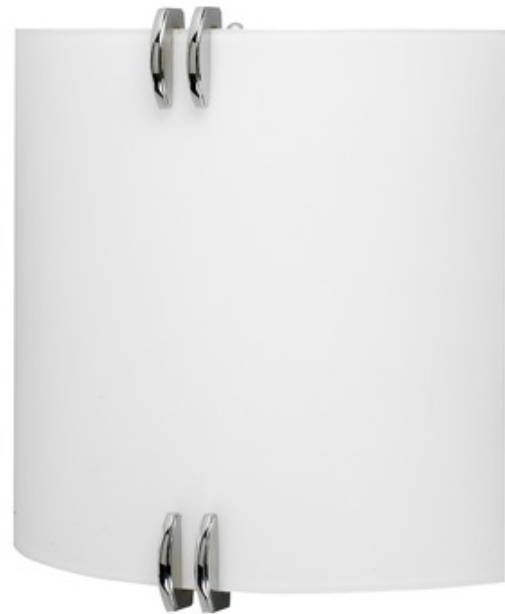

BRAND

AFX

DESCRIPTION

The Century Wall Sconce is a contemporary fixture that is sure to add the ambiance you need while providing an elegant wall wash effect. The simple clean design makes it a great choice for most decors. Features a Frosted White glass diffuser with accents in Polished Chrome finish. Ideal for residential, commercial, and hospitality applications. Compatible with residential (TRIAC/ELV) and commercial (0-10V) dimmers. TRIAC and ELV dimming only at 120V. Color-select technology allows choice of 3000K, 3500K, or 4000K color temperature. ADA compliant. ETL listed for indoor damp locations.

Shown in: Polished Chrome / White

SHADE COLOR	White
BODY FINISH	Polished Chrome
WATTAGE	17W
DIMMER	Low Voltage Electronic
DIMENSIONS	10.88"W x 12"H x 4"D
INTEGRATED LED MODULE	
LAMP	1 x LED/17W/120-277V LED

Technical Information

LUMINOUS FLUX	1400 lumens
LUMENS/WATT	82.35
LAMP COLOR	CCT Select
COLOR RENDERING	90 CRI

SPEC # AFX870181

H W D | MC
12" 10-7/8" 4" | 6-3/8"

COMPANY	PROJECT	FIXTURE TYPE	APPROVED BY	DATE