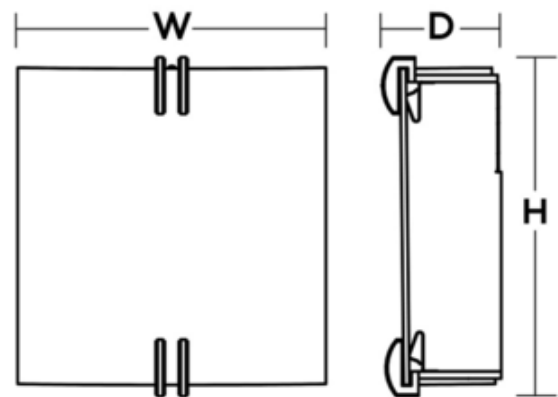

BRAND

AFX

DESCRIPTION

The Century Wall Sconce is a contemporary fixture that is sure to add the ambiance you need while providing an elegant wall wash effect. The simple clean design makes it a great choice for most decors. Features a Frosted White glass diffuser with accents in Polished Chrome finish. Ideal for residential, commercial, and hospitality applications. Compatible with residential (TRIAC/ELV) and commercial (0-10V) dimmers. TRIAC and ELV dimming only at 120V. Color-select technology allows choice of 3000K, 3500K, or 4000K color temperature. ADA compliant. ETL listed for indoor damp locations.

Shown in: Polished Chrome / White

SHADE COLOR	White
BODY FINISH	Polished Chrome
WATTAGE	17W
DIMMER	Low Voltage Electronic
DIMENSIONS	10.88"W x 12"H x 4"D
INTEGRATED LED MODULE	
LAMP	1 x LED/17W/120-277V LED

Technical Information

LUMINOUS FLUX	1400 lumens
LUMENS/WATT	82.35
LAMP COLOR	CCT Select
COLOR RENDERING	90 CRI

SPEC # AFX870181

H W D | MC
12" 10-7/8" 4" | 6-3/8"

COMPANY	PROJECT	FIXTURE TYPE	APPROVED BY	DATE