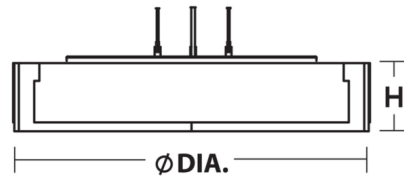

### Specifications

COLOR	Jute
BODY FINISH	Espresso
WATTAGE	18W
DIMMER	Low Voltage Electronic
DIMENSIONS	14.25"W x 4.25"H
INTEGRATED LED MODULE	1 x LED/18W/120-277V LED
COUNTRY OF ORIGIN	China

### Technical Information

PRODUCT DIMENSIONS	Cord Length: 108"
LAMP LIFE	50000 hours
COLOR RENDERING	90 CRI
LAMP COLOR	CCT Select
LUMENS/WATT	77.78
LUMINOUS FLUX	1400 lumens

Shown in espresso / jute

DIA.	H
14-1/4"	4-1/4"
17"	4-1/4"
21-1/4"	4-1/4"
27-1/4"	6"
33-3/8"	7-1/4"