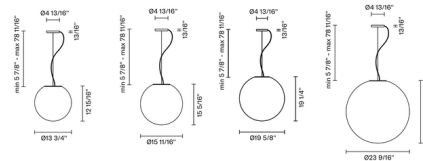

Shown in white / white

Specifications

COLOR White
 BODY FINISH White
 WATTAGE 27W
 DIMMER Standard 120V
 DIMENSIONS 13.75\"/>

Technical Information

PRODUCT DIMENSIONS Maximum Overall Height: 78 11/16"

CLICK TO VIEW PRODUCT