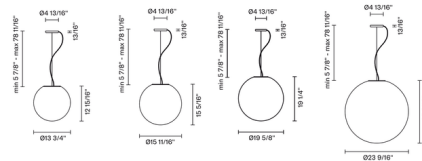

Shown in white / white

Specifications

COLOR White
BODY FINISH White
WATTAGE 27W
DIMMER Standard 120V
DIMENSIONS 13.75"W x 12.94"H
BULB NOT INCLUDED 1 x A21/Medium (E26)/27W/120V LED
OTHER BULB OPTIONS 1 x A19/Medium (E26)/32W/120V LED

Technical Information

PRODUCT DIMENSIONS Maximum Overall Height: 78 11/16"

CLICK TO VIEW PRODUCT

Notes: