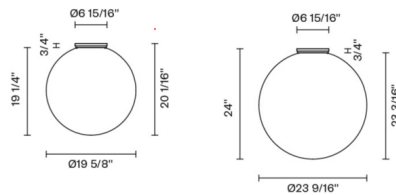

### Specifications

COLOR	White
BODY FINISH	White
WATTAGE	17W
DIMMER	Low Voltage Electronic
DIMENSIONS	19.63"W x 19.25"H
INTEGRATED LED MODULE	1 x LED/17W/120V LED