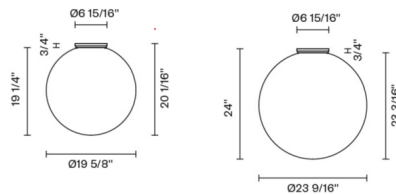

### Specifications

COLOR . . . . . White  
BODY FINISH . . . . . White  
WATTAGE . . . . . 17W  
DIMMER . . . . . Low Voltage Electronic  
DIMENSIONS . . . . . 19.63"W x 19.25"H  
INTEGRATED LED MODULE . . . . . 1 x LED/17W/120V LED