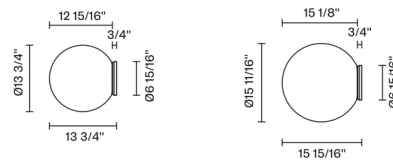

By Fabbian

Description

The Lumi Sfera Wall/Ceiling Light features a satin white blown glass diffuser with a White structure finish. Available in two sizes. Offered with two lamp options: 120 volt (E26) medium base halogen (or LED equivalent); or 120 volt LED module. ETL listed.

Shown in white / white

Specifications

COLOR	White
BODY FINISH	White
WATTAGE	17W
DIMMER	Low Voltage Electronic
DIMENSIONS	13.75"W x 13.75"H x 13.75"D
INTEGRATED LED MODULE	1 x LED/17W/120V LED

Technical Information