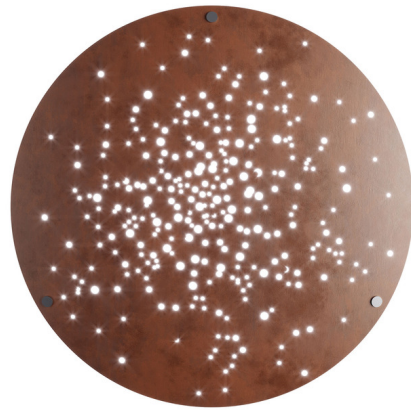

Lightology

lightology.com
866-954-4489
07-06-26

Project: _____

Company: _____

Location: _____ Fixture Type: _____

SPEC #: **FAB870477**

Approved On: _____ Approved By: _____

Lens Wall / Ceiling Light

By Fabbian

Description

The Lens Wall / Ceiling Light features an abstract design with a concave shape metal lens. Each lens has an irregular perforation to allow the light to pass through evoking an almost cosmic feeling when lit. The lens functions as both an accent piece and functional for ambient illumination.

Shown in rust

Specifications

COLOR	N/A
BODY FINISH	Rust
WATTAGE	45W
DIMMER	0-10V
DIMENSIONS	23.56\"W x 3.5\"H x 3.5\"D
INTEGRATED LED MODULE	1 x LED/45W/120V LED

Technical Information

COLOR RENDERING	92 CRI
LAMP COLOR	3000K
LUMENS/WATT	100.00
LUMINOUS FLUX	4500 lumens