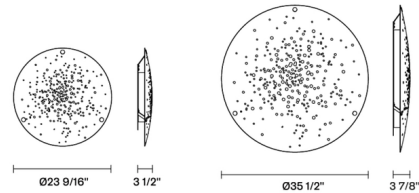

By Fabbian

Description

The Lens Wall / Ceiling Light features an abstract design with a concave shape metal lens. Each lens has an irregular perforation to allow the light to pass through evoking an almost cosmic feeling when lit. The lens functions as both an accent piece and functional for ambient illumination.

Shown in rust

Specifications

COLOR	N/A
BODY FINISH	Rust
WATTAGE	45W
DIMMER	0-10V
DIMENSIONS	23.56\"W x 3.5\"H x 3.5\"D
INTEGRATED LED MODULE	1 x LED/45W/120V LED

Technical Information

COLOR RENDERING	92 CRI
LAMP COLOR	3000K
LUMENS/WATT	100.00
LUMINOUS FLUX	4500 lumens