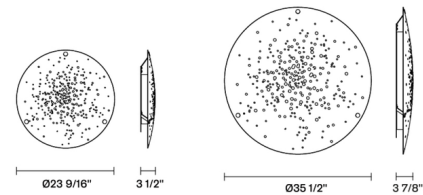

### Specifications

COLOR . . . . . N/A  
BODY FINISH . . . . . Rust  
WATTAGE . . . . . 45W  
DIMMER . . . . . 0-10V  
DIMENSIONS . . . . . 23.56\"W x 3.5\"H x 3.5\"D  
INTEGRATED LED MODULE . . . . . 1 x LED/45W/120V LED