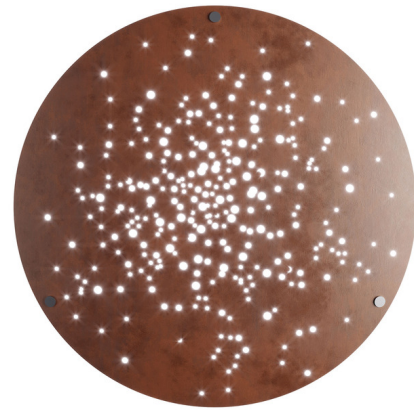

## Lens Wall / Ceiling Light

By Fabbian

### Description

The Lens Wall / Ceiling Light features an abstract design with a concave shape metal lens. Each lens has an irregular perforation to allow the light to pass through evoking an almost cosmic feeling when lit. The lens functions as both an accent piece and functional for ambient illumination.