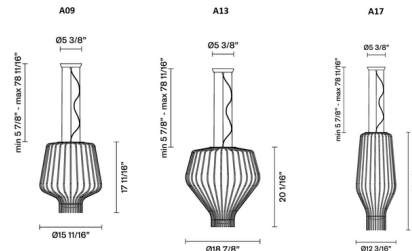

### Specifications

COLOR . . . . . Clear  
BODY FINISH . . . . . Burnished  
WATTAGE . . . . . 27W  
DIMMER . . . . . Standard 120V  
DIMENSIONS . . . . . 15.69" W x 17.69" H  
BULB NOT INCLUDED . . . . . 1 x A21/Medium (E26)/27W/120V LED  
OTHER BULB OPTIONS . . . . . 1 x T10/Medium (E26)/120V LED

### Technical Information

PRODUCT DIMENSIONS . . . . . Max Overall Height: 28 11/16"

CLICK TO VIEW PRODUCT

Notes: