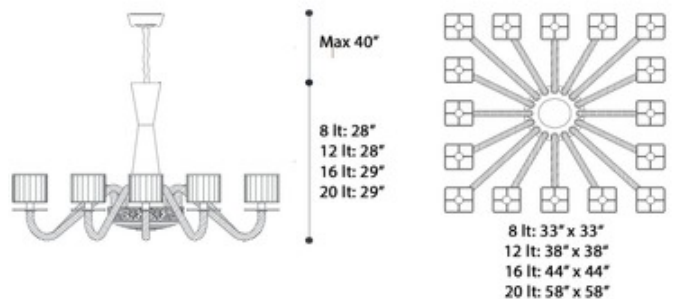

Technical Information

PRODUCT DIMENSIONS	Cord Length: 40"

SPEC #	ILP870523

COMPANY	PROJECT	FIXTURE TYPE	APPROVED BY	DATE