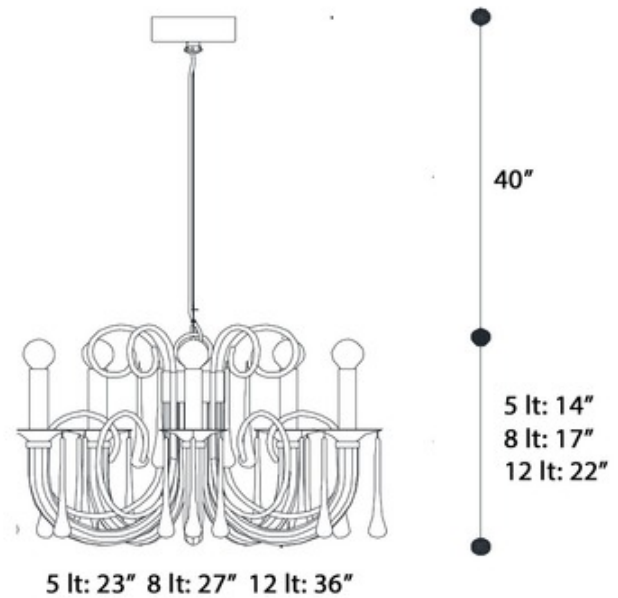

BRAND

Italamp

DESCRIPTION

The Flora Chandelier offers an elegant design, featuring blown glass arms accented by swirling metal accent pieces and glass droplets. Available with Transparent glass and an Iron Gray finish or Black glass with a Chrome finish. Option for 5, 8, or 12 lights. CE and cUL listed.

SHADE COLOR	Transparent
BODY FINISH	Iron Gray
WATTAGE	48W
DIMMER	Standard 120V
DIMENSIONS	27"W x 17"H
BULB NOT INCLUDED	
LAMP	8 x G16.5/Medium (E26)/6W/120V LED

Technical Information

PRODUCT DIMENSIONS	Cord Length: 40"
---------------------------	------------------

SPEC #

ILP870617

COMPANY

PROJECT

FIXTURE TYPE

APPROVED BY

DATE