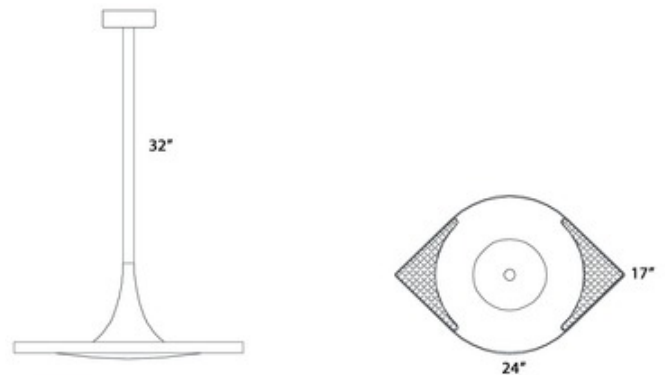

Technical Information

LUMINOUS FLUX	1000 lumens
LUMENS/WATT	66.67
LAMP COLOR	3000 K

ITEM NUMBER	ILP870641

COMPANY	PROJECT	FIXTURE TYPE	APPROVED BY	DATE